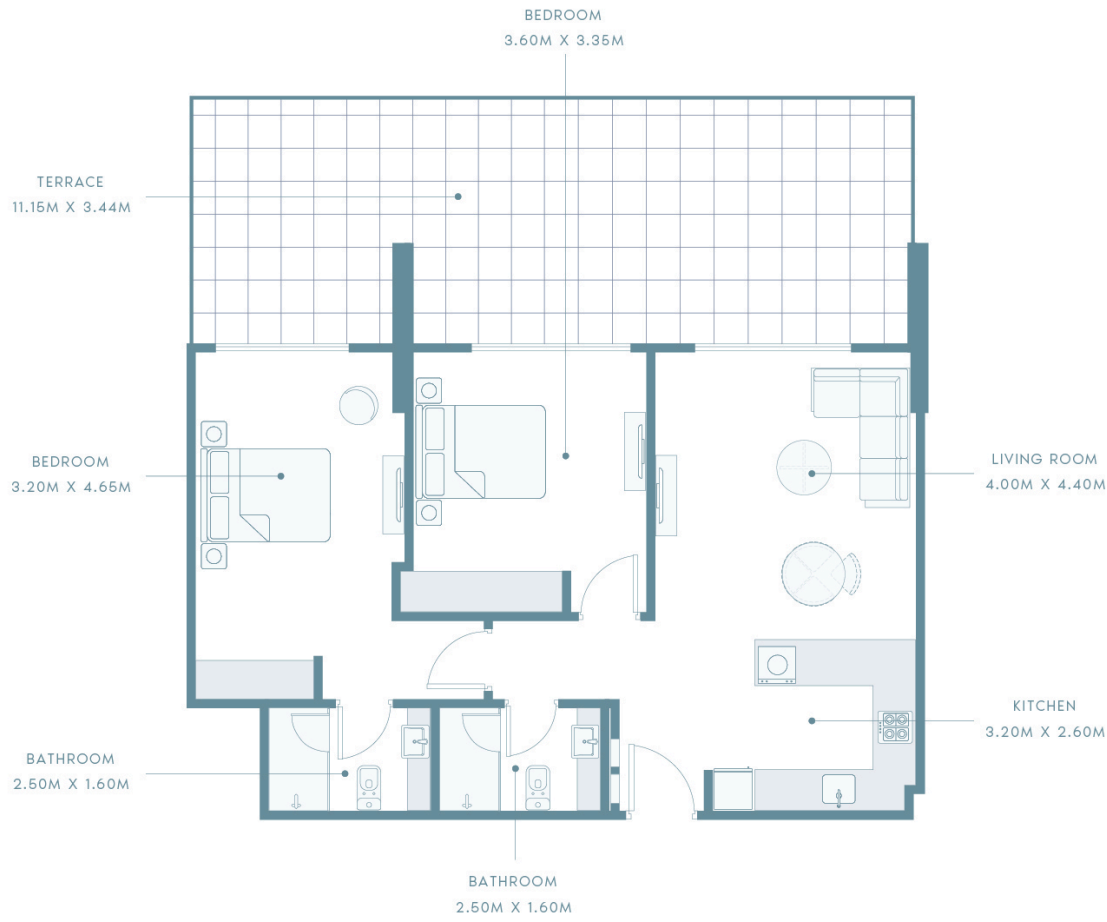

SALES OFFER

Thank you for your interest in Azizi. Please find below the property details.

Property details

Project	Property Type	Unit	Unit Type	Saleable Area (Sq ft)	Selling Price (AED)
AZIZI AMBER, Al furjan	Serviced Apartment	108	2 Bedroom	1285.44	1,421,250

BUILDING NAME AMBER	REMARKS	AMBER
------------------------	---------	-------

AZIZI	PROJECT NAME AMBER	FLOOR NO. 1ST FLOOR	APT. AREA 846.47 SQ.FT	VIEW	PAGE NO. DATE
	APARTMENT NO. 108	UNIT TYPE 2 BEDROOM	BALCONY AREA 438.95 SQ.FT	TOTAL APT. NET AREA 1285.42 SQ.FT	