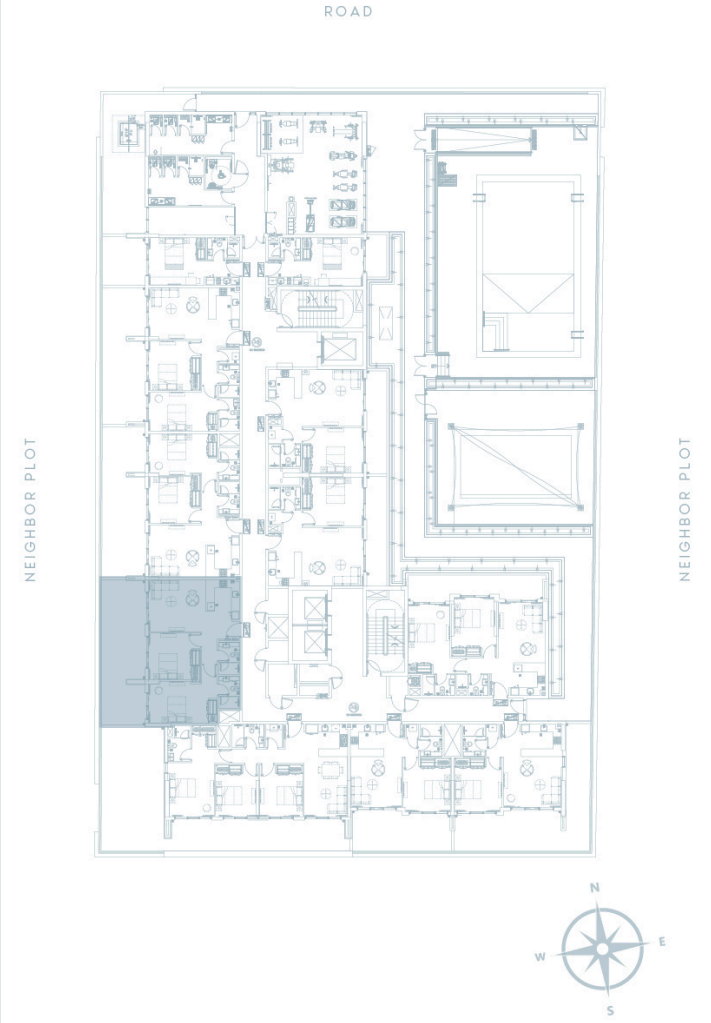

BUILDING NAME AMBER	REMARKS	AMBER

AZIZI	PROJECT NAME AMBER	FLOOR NO. 1ST FLOOR	APT. AREA 846.47 SQ.FT	VIEW	PAGE NO. DATE
	APARTMENT NO. 108	UNIT TYPE 2 BEDROOM	BALCONY AREA 438.95 SQ.FT	TOTAL APT. NET AREA 1285.42 SQ.FT	

Note: plan and details included are indicative only and are subject to change by the master developer/developer/seller at its sole discretion without notice and/or liability. All images, including features, finishes, furnishings and scale are illustrative only. Final areas, dimensions, layout and materials may differ from those stated, and the layout may be mirrored. The plot area shown is illustrative only and the actual plot area may vary depending on the plot location in the master community as selected by the purchaser.

ملاحظة: الخطة والتفاصيل المشمولة هنا هي للإشارة فقط وهي قابلة للتغيير من قبل المطور الرئيسي/المطور/البائع بدون إخطار أو مسؤولية مسبقة. كما أن جميع الصور التي تشمل الميزات، والتشطيبات، والأثاث، والمساحات هي للعرض فقط. قد تختلف المناطق، والأبعاد، والتصاميم، والمواد النهائية عن تلك التي أُنشِر إليها، وقد يتم عكس التصاميم كما هي. وإن مساحة المنطقة المبينة هنا هي للعرض فقط، وقد تختلف مساحة المنطقة الفعلية بحسب موقعها في المشروع وبحسب اختيار المشتري.